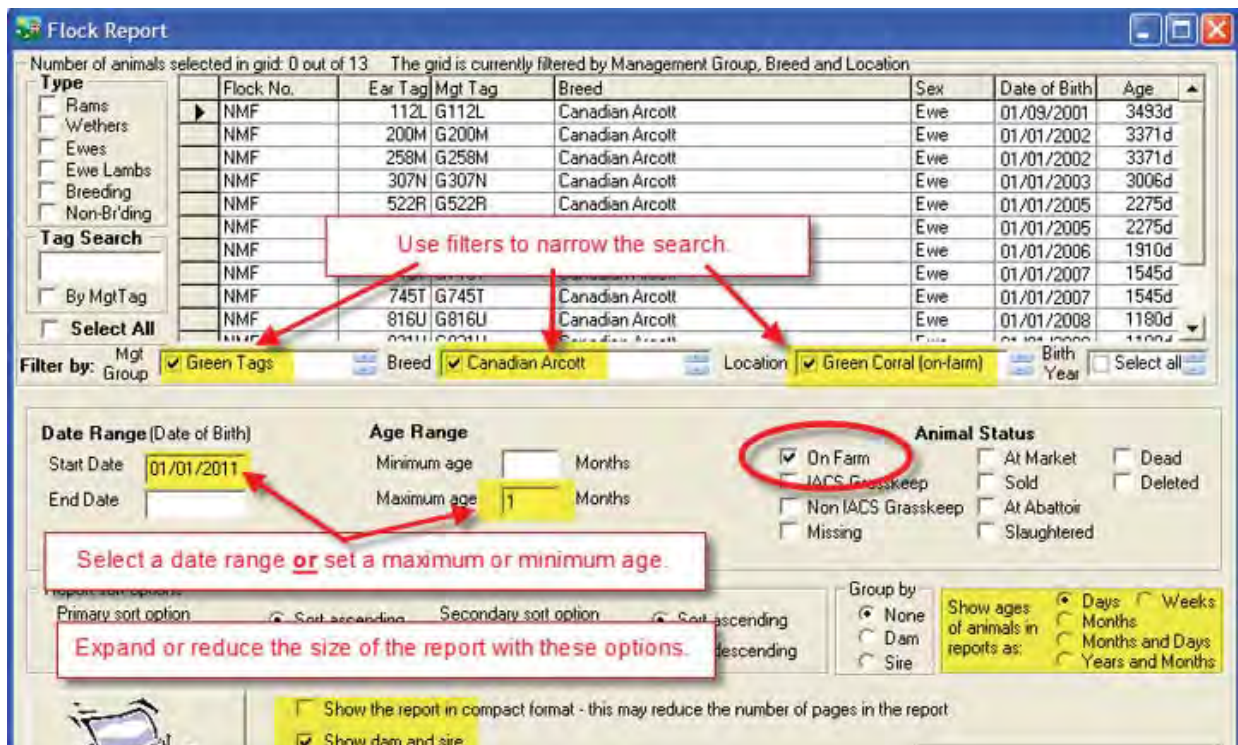

Flock Report

This report will provide a list of animals – tag number, management tag, breed, sex, date of birth and location.

Use this report to find:

- List and counts of animals of a particular type - age, breed, sex, etc.
- Animals of particular types and put them into management groups.
- Total number of animals on-farm, slaughtered, sold, dead or missing.

Go to **Reports > Sheep > Flock Report**

1. The **Flock Report** grid shows every animal that has ever been on your farm, past and present. Select an **Animal Status** to show where that animal is located today.
2. Use the filters to find the animals you want or specify a date or an age range.
3. Choose how you want the animal age to display - in days, weeks, months or years.
4. View the report.