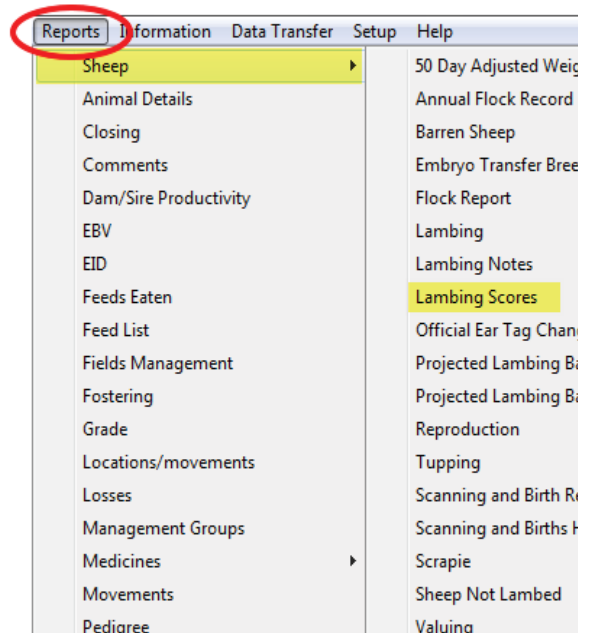

# Lambing Scores Report

This report shows the scores for lambing traits.

- Ewes: Milk at Birth and Mothering Ability
- Lambs: Ease of Birth of Vigour at Birth

Use this report to find:

- Ewes with above average and below average scores to help make culling decisions.
- Lambs scores to help make decisions on keeping replacements.
- Identify problem animals or genetic lines.

Go to **Reports > Sheep > Lambing Scores**

1. On the selection screen pick a lambing season start and finish date on the calendar or use a filter to find the ewes.
2. Use the Grouping options and select which traits you want to view.
3. Click on **View Report**.